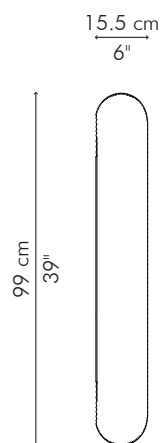

MIRROR, large

INDOOR

 32 kg / 71 lbs

 36.5 kg / 80 lbs

 0.19 m³

INDOOR rattan, steel, wood, mirror glass

FMCV-CP-3906-M

FMCV-RC-3906-M

FMCV-BF-3906-M

FMCV-N-3906-M

Chaplin

Rocket

Buffalo

Natural

MIRROR, medium

INDOOR

 20 kg / 44 lbs

 24.5 kg / 54 lbs

 0.11 m³

INDOOR rattan, steel, wood, mirror glass

FMCV-CP-2806-M

FMCV-RC-2806-M

FMCV-BF-2806-M

FMCV-N-2806-M

Chaplin

Rocket

Buffalo

Natural

MIRROR, small

INDOOR

 13 kg / 29 lbs

 16 kg / 35 lbs