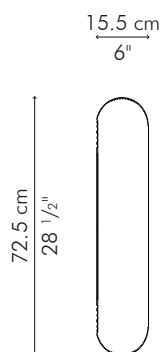

MIRROR, large

INDOOR

 32 kg / 71 lbs

 36.5 kg / 80 lbs

 0.19 m³

INDOOR rattan, steel, wood, mirror glass

FMCV-CP-3906-M

FMCV-RC-3906-M

FMCV-BF-3906-M

FMCV-N-3906-M

Chaplin

Rocket

Buffalo

Natural

MIRROR, medium

INDOOR

 20 kg / 44 lbs

 24.5 kg / 54 lbs

 0.11 m³

INDOOR rattan, steel, wood, mirror glass

FMCV-CP-2806-M

FMCV-RC-2806-M

FMCV-BF-2806-M

FMCV-N-2806-M

Chaplin

Rocket

Buffalo

Natural

MIRROR, small

INDOOR

 13 kg / 29 lbs

 16 kg / 35 lbs