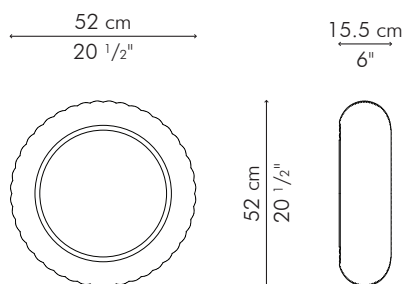

MIRROR, large

INDOOR

 32 kg / 71 lbs

 36.5 kg / 80 lbs

 0.19 m³

INDOOR rattan, steel, wood, mirror glass

FMCV-CP-3906-M

FMCV-RC-3906-M

 20 kg / 44 lbs

 24.5 kg / 54 lbs

 0.11 m³

INDOOR rattan, steel, wood, mirror glass

FMCV-CP-2806-M

FMCV-RC-2806-M

FMCV-BF-2806-M

FMCV-N-2806-M

Chaplin

Rocket

Buffalo

Natural

MIRROR, small

INDOOR

 13 kg / 29 lbs

 16 kg / 35 lbs

 0.06 m³

INDOOR rattan, steel, wood, mirror glass

FMCV-CP-2006-M FMCV-RC-2006-M FMCV-BF-2006-M

Chaplin

Rocket

Buffalo

FMCV-N-2006-M

Natural