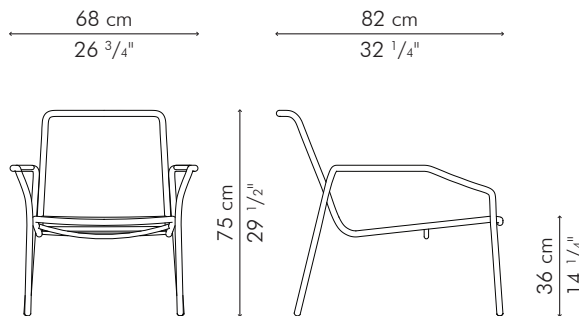

Hershey

EASY ARMCHAIR

OUTDOOR

8.5 kg / 19 lbs

11 kg / 24 lbs

0.47 m³

SEAT 0.70 m / 0.75 yds
 PILLOW 1 pc 33 x 49 cm / 13" x 19"
 0.60 m / 0.65 yds

OUTDOOR polyethylene, aluminum