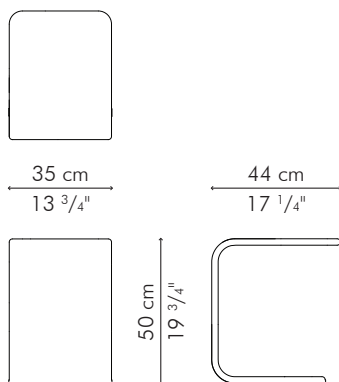

C-TABLE

OUTDOOR

5.5 kg / 12 lbs

6.5 kg / 14 lbs

0.09 m³

OUTDOOR polyethylene, aluminum

TCAR-MT-1719OD

TCAR-SF-1719OD

TCAR-MC-1719OD

TCAR-HH-1719OD