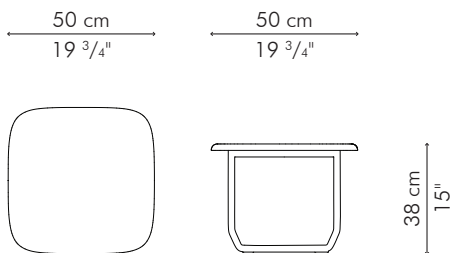

Hershey

EASY ARMCHAIR

OUTDOOR

8.5 kg / 19 lbs

11 kg / 24 lbs

0.47 m³

SEAT 0.70 m / 0.75 yds
 PILLOW 1 pc 33 x 49 cm / 13" x 19"
 0.60 m / 0.65 yds

OUTDOOR polyethylene, aluminum

Sunbrella Action Linen

CAEAR-HH-2629OD-URF

Hershey

Sunbrella Taupe

END TABLE

OUTDOOR

18 kg / 40 lbs

20.5 kg / 45 lbs