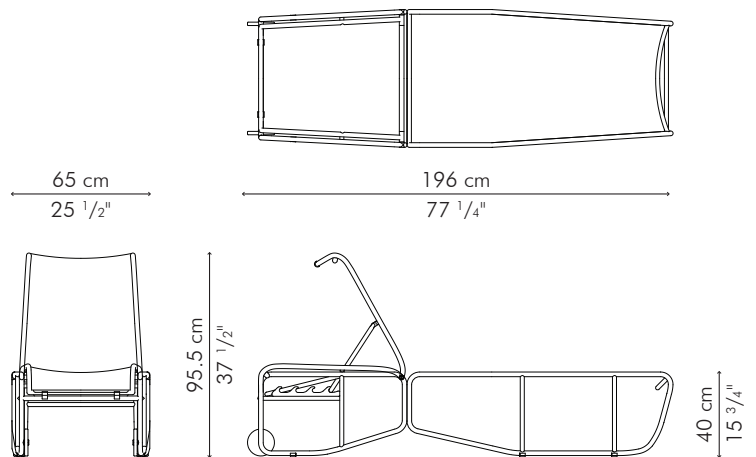

CHAISE LOUNGE

OUTDOOR

 10.5 kg / 23 lbs

 13 kg / 29 lbs

 0.58 m³

 HEADREST 0.65 m / 0.70 yds

OUTDOOR polyethylene, aluminum

LCAR-MT-2515OD-URF

Hershey

EASY ARMCHAIR

OUTDOOR

8.5 kg / 19 lbs

11 kg / 24 lbs

0.47 m³

SEAT 0.70 m / 0.75 yds
 PILLOW 1 pc 33 x 49 cm / 13" x 19"
 0.60 m / 0.65 yds

OUTDOOR polyethylene, aluminum