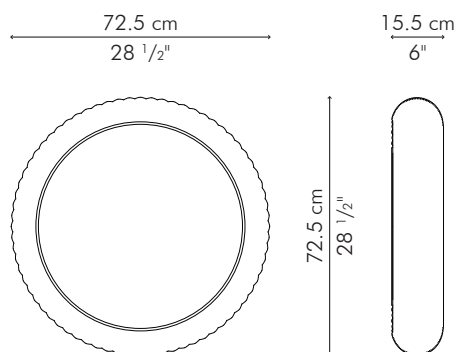

COVE

KENETHCOBONPUE

MIRROR

🏠 rattan, steel, wood

MIRROR, large

INDOOR

-  32 kg / 71 lbs
-  36.5 kg / 80 lbs
-  0.19 m³

INDOOR rattan, steel, wood

MIRROR, medium

INDOOR

-  20 kg / 44 lbs
-  24.5 kg / 54 lbs
-  0.11 m³

INDOOR rattan, steel, wood

FMCV-CP-2806

FMCV-RC-2806

FMCV-BF-2806

FMCV-N-2806

Chaplin

Rocket

Buffalo

Natural

MIRROR, small

52 cm
20 1/2"

52 cm
20 1/2"

15.5 cm
6"