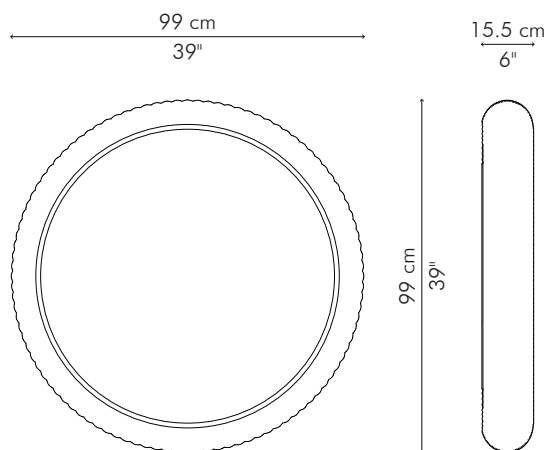

COVE

KENETHCOBONPUE

MIRROR

🏠 rattan, steel, wood

MIRROR, large

INDOOR

-  32 kg / 71 lbs
-  36.5 kg / 80 lbs
-  0.19 m³

INDOOR rattan, steel, wood

MIRROR, medium

INDOOR

-  20 kg / 44 lbs
-  24.5 kg / 54 lbs
-  0.11 m³

INDOOR rattan, steel, wood

FMCV-CP-2806

FMCV-RC-2806

FMCV-BF-2806

FMCV-N-2806

Chaplin

Rocket

Buffalo

Natural

MIRROR, small

52 cm
20 1/2"

52 cm
20 1/2"

15.5 cm
6"