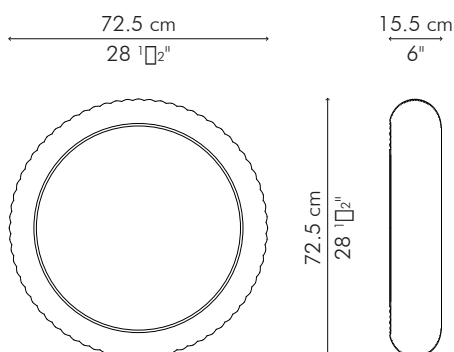

MIRROR

rattan, steel, wood

MIRROR, large

INDOOR

-  32 kg / 71 lbs
-  36.5 kg / 80 lbs
-  0.19 m³

INDOOR rattan, steel, wood

MCV-BF-3906

MCV-CG-3906

Whiskey

Natural

MIRROR, medium

INDOOR

-  20 kg / 44 lbs
-  24.5 kg / 54 lbs
-  0.11 m³

INDOOR rattan, steel, wood

MCV-BF-2806

MCV-CG-2806

Whiskey

Natural

MIRROR, small

52 cm
20 1/2"

52 cm
20 1/2"

15.5 cm
6"

INDOOR

 13 kg / 29 lbs