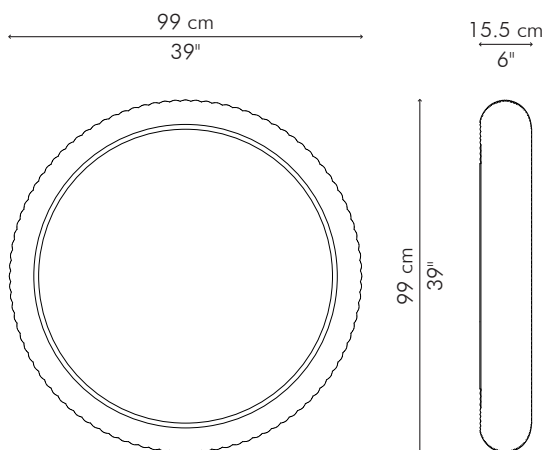

MIRROR

rattan, steel, wood

MIRROR, large

INDOOR

-  32 kg / 71 lbs
-  36.5 kg / 80 lbs
-  0.19 m³

INDOOR rattan, steel, wood

MCV-BF-3906

MCV-CG-3906

Whiskey

Natural

MIRROR, medium

INDOOR

-  20 kg / 44 lbs
-  24.5 kg / 54 lbs
-  0.11 m³

INDOOR rattan, steel, wood

MCV-BF-2806

MCV-CG-2806

Whiskey

Natural

MIRROR, small

52 cm
20 1/2"

52 cm
20 1/2"

15.5 cm
6"

INDOOR

 13 kg / 29 lbs