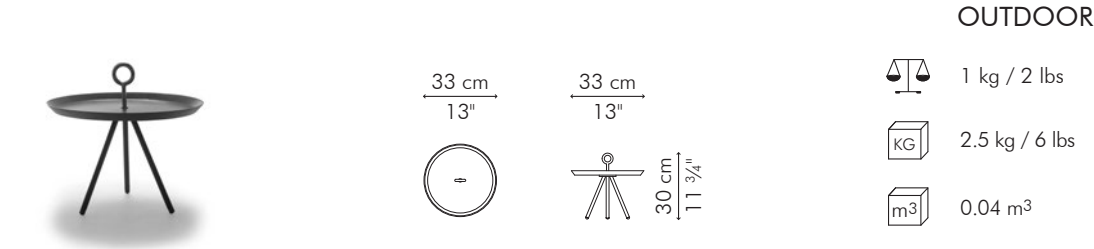

ZOEY

KENETHCOBONPUE

CHAISE LOUNGE
END TABLE

- ☼ polyethylene and aluminum
- ☼ aluminum, steel and fiberglass

CHAISE LOUNGE

OUTDOOR polyethylene, aluminum

LCZY-MO-2324OD-URF

Sunbrella Canvas Tuscan

LCZY-WL-2324OD-URF

Sunbrella Canvas Spa

LCZY-SY-2324OD-URF

Sunbrella Action Linen

END TABLE

OUTDOOR aluminum, steel, fiberglass

Stone Gray TEZY-SG-1311OD