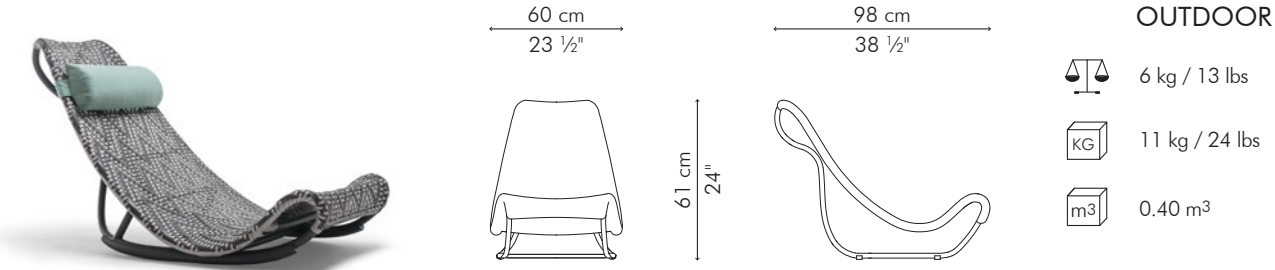

ZOEY

KENETHCOBONPUE

CHAISE LOUNGE
END TABLE

- ☼ polyethylene and aluminum
- ☼ aluminum, steel and fiberglass

CHAISE LOUNGE

OUTDOOR polyethylene, aluminum

LCZY-MO-2324OD-URF

Sunbrella Canvas Tuscan

LCZY-WL-2324OD-URF

Sunbrella Canvas Spa

LCZY-SY-2324OD-URF

Sunbrella Action Linen

END TABLE

OUTDOOR aluminum, steel, fiberglass

Stone Gray TEZY-SG-1311OD