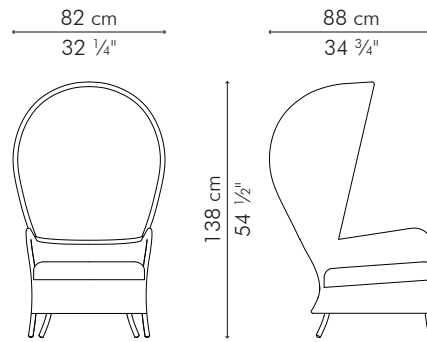

EASY ARMCHAIR

OUTDOOR

 16 kg / 35 lbs

 18.5 kg / 41 lbs

 0.75 m³

OUTDOOR polyethylene, aluminum

CAEDO-PG-3254OD-URF

 Sunbrella Hybrid Sky