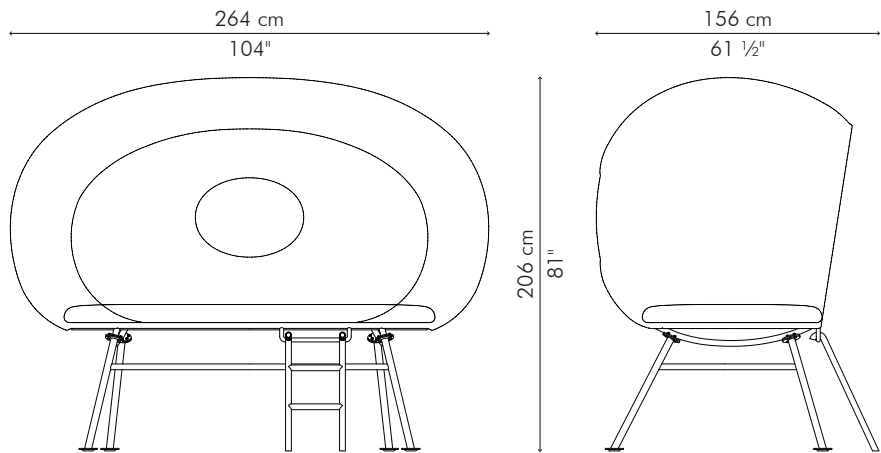

APOLLO

KENETHCOBONPUE

DAYBED

polyethylene and aluminum

DAYBED

OUTDOOR

 80.5 kg / 177 lbs

 151 kg / 333 lbs

 4.42 m³

OUTDOOR polyethylene, aluminum

BDAP-B-10481OD-URF

 Sunbrella Antique Beige
  Sunbrella Heritage Pumpkin
 Sunbrella Canvas Tuscan
  Sunbrella Stanton Greystone

BDAP-WW-10481OD-URF

 Sunbrella Canvas Canvas
  Sunbrella Canvas Spa
 Sunbrella Canvas Glacier
  Sunbrella Hybrid Sky