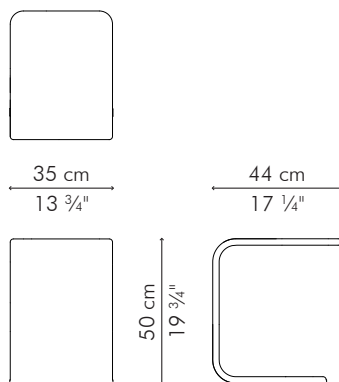

C-TABLE

OUTDOOR

5.5 kg / 12 lbs

6.5 kg / 14 lbs

0.09 m³

OUTDOOR polyethylene, aluminum

TCAR-MT-1719OD

TCAR-SF-1719OD

TCAR-MC-1719OD

TCAR-HH-1719OD