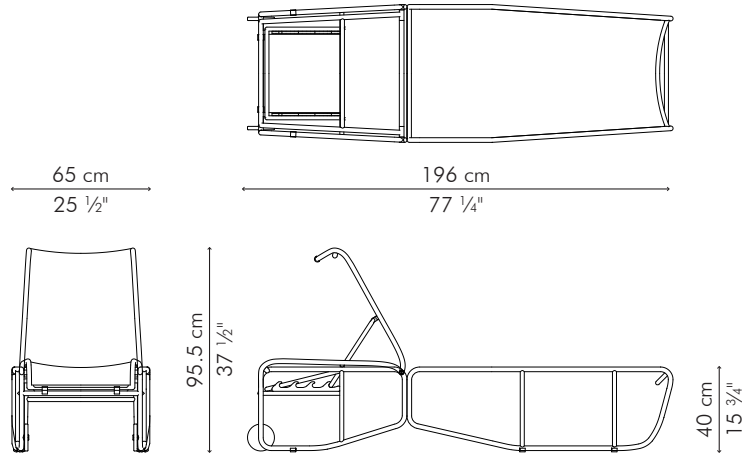

CHAISE LOUNGE
C-TABLE

designed by Federica Capitani

☼ polyethylene, aluminum

☼ polyethylene, aluminum

CHAISE LOUNGE

OUTDOOR

 10.5 kg / 23 lbs

 13 kg / 29 lbs