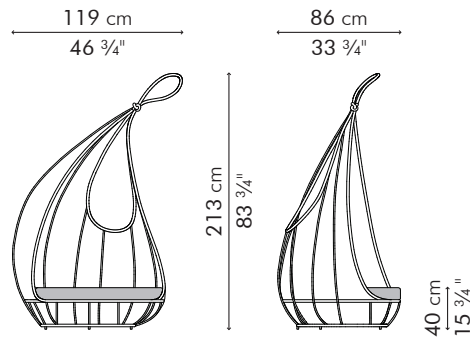

### INDOOR

-  32 kg / 56 lbs
-  46.5 kg / 152 lbs
-  2.40 m³
-  SEAT/BACKREST  
PILLOWS

### OUTDOOR

- 25 kg / 56 lbs
- 39.5 kg / 152 lbs
- 2.40 m³
- 2.70 m / 2.95 yds
- 2 pcs 49 x 33 cm / 19" x 13"
- 1.20 m / 1.30 yds

INDOOR rattan, wood, steel

OUTDOOR polyethylene, aluminum

CLLS-TC-4683-UF

-  Sunbrella Canvas Spa
-  Sunbrella Spectrum Grenadine
-  Sunbrella Hybrid Sky