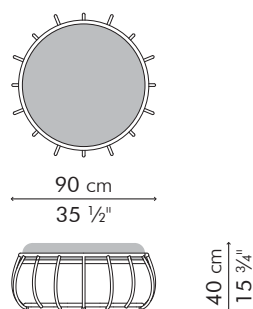

LOUNGE CHAIR

INDOOR

- 32 kg / 56 lbs
- 46.5 kg / 152 lbs
- 2.40 m³
- SEAT/BACKREST
  PILLOWS

OUTDOOR

- 25 kg / 56 lbs
- 39.5 kg / 152 lbs
- 2.40 m³
- 2.70 m / 2.95 yds
- 2 pcs 49 x 33 cm / 19" x 13"
- 1.80 m / 1.95 yds

INDOOR rattan, wood, steel

OUTDOOR polyethylene, aluminum

CLLS-TC-4683-UF

- Sunbrella Spa
- Spectrum Grenadine
- Sunbrella Hybrid Sky

CLLS-TC-4683OD-UF

- Sunbrella Spa
- Spectrum Grenadine
- Sunbrella Hybrid Sky

OTTOMAN

INDOOR rattan, wood, steel

TOLS-TC-3515-UF

- Sunbrella Spa