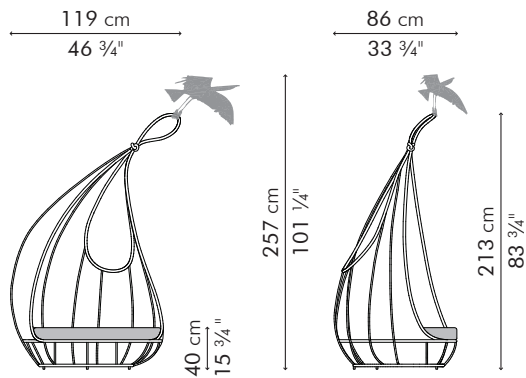

# LASSO

KENETHCOBONPUE

LOUNGE CHAIR  
OTTOMAN

🏠 rattan, wood, steel

## LOUNGE CHAIR

	INDOOR	OUTDOOR
	32 kg / 56 lbs	25 kg / 56 lbs
	46.5 kg / 152 lbs	39.5 kg / 152 lbs
	2.40 m³	2.40 m³
	SEAT/BACKREST PILLOWS	2.70 m / 2.95 yds 2 pcs 49 x 33 cm / 19" x 13" 1.20 m / 1.30 yds