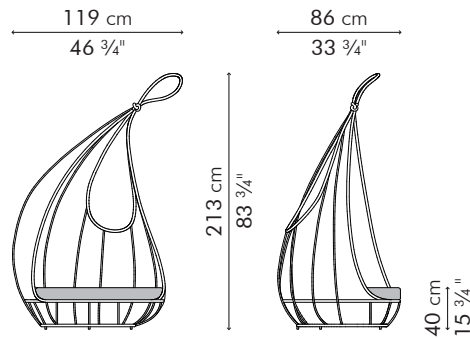

LASSO

KENETHCOBONPUE

LOUNGE CHAIR
OTTOMAN

🏠 rattan, wood, steel

LOUNGE CHAIR

INDOOR

-  32 kg / 56 lbs
-  46.5 kg / 152 lbs
-  2.40 m³
-  SEAT/BACKREST
PILLOWS

OUTDOOR

- 25 kg / 56 lbs
- 39.5 kg / 152 lbs
- 2.40 m³
- 2.70 m / 2.95 yds
- 2 pcs 49 x 33 cm / 19" x 13"
- 1.80 m / 1.95 yds

INDOOR rattan, wood, steel

OUTDOOR polyethylene, aluminum

CLLS-TC-4683-UF

-  Sunbrella Spa
-  Spectrum Grenadine
-  Sunbrella Hybrid Sky