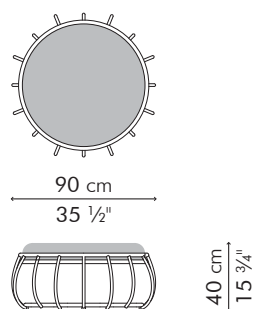

LOUNGE CHAIR

INDOOR

- 32 kg / 56 lbs
- 46.5 kg / 152 lbs
- 2.40 m³
- SEAT/BACKREST
  PILLOWS

OUTDOOR

- 25 kg / 56 lbs
- 39.5 kg / 152 lbs
- 2.40 m³
- 2.70 m / 2.95 yds
- 2 pcs 49 x 33 cm / 19" x 13"
- 1.20 m / 1.30 yds

INDOOR rattan, wood, steel

OUTDOOR polyethylene, aluminum

CLLS-TC-4683-UF

- Sunbrella Canvas Spa
- Sunbrella Spectrum Grenadine
- Sunbrella Hybrid Sky

CLLS-TC-4683OD-UF

- Sunbrella Canvas Spa
- Sunbrella Spectrum Grenadine
- Sunbrella Hybrid Sky

OTTOMAN

INDOOR rattan, wood, steel

TOLS-TC-3515-UF

- Sunbrella Canvas Spa