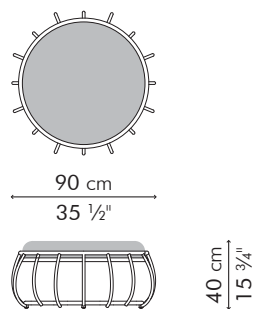

LOUNGE CHAIR

	INDOOR	OUTDOOR
	32 kg / 56 lbs	25 kg / 56 lbs
	46.5 kg / 152 lbs	39.5 kg / 152 lbs
	2.40 m³	2.40 m³
	SEAT/BACKREST PILLOWS	2.70 m / 2.95 yds 2 pcs 49 x 33 cm / 19" x 13" 1.20 m / 1.30 yds

INDOOR rattan, wood, steel

OUTDOOR polyethylene, aluminum

CLLS-TC-4683-UF

Sunbrella Canvas Spa
Sunbrella Spectrum Grenadine
Sunbrella Hybrid Sky

CLLS-TC-4683OD-UF

Sunbrella Canvas Spa
Sunbrella Spectrum Grenadine
Sunbrella Hybrid Sky

OTTOMAN

INDOOR rattan, wood, steel

TOLS-TC-3515-UF

Sunbrella Canvas Spa