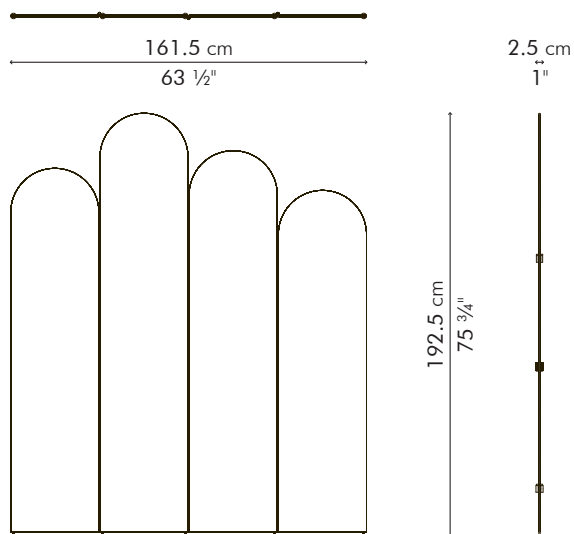

SCREEN

INDOOR

-  13.5 kg / 30 lbs
-  15.5 kg / 34 lbs
-  0.08 m³

INDOOR salago pulp fiber, steel

Green

SCNR-G-6375

Silver

SCNR-S-6375