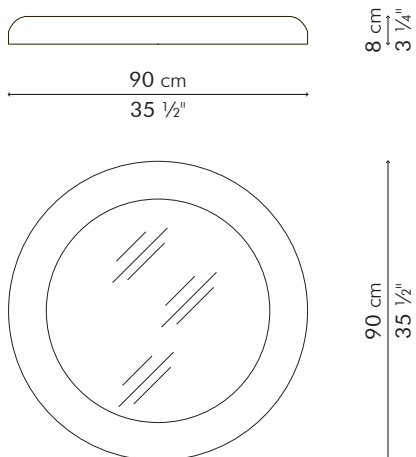

MIRROR

INDOOR salago pulp fiber, steel, mirror glass

Green

FMNR-G-3503-M

Silver

FMNR-S-3503-M

Brown

FMNR-B-3503-M

Terracotta

FMNR-TC-3503-M

Black

FMNR-BL-3503-M

Cream

FMNR-C-3503-M

Teal

FMNR-TL-3503-M