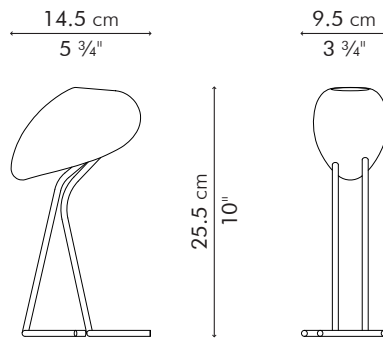

VASE, large

	LARGE	SMALL
	0.50 kg / 1 lb	0.40 kg / 1 lb
	1 kg / 2 lbs	
	0.008 m³	
		

VASE, small

INDOOR fiber-reinforced polymer, powder-coated steel

AVKL-DG-0001

AVKL-PG-0002

Dark Gray Small

Pale Gray Small

Dark Gray Large

Pale Gray Large

Sold in pairs (large and small).