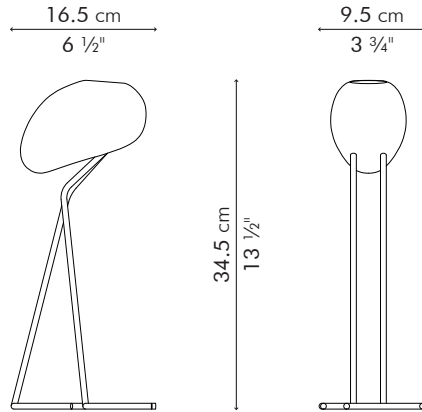

VASE, large

	LARGE	SMALL
	0.50 kg / 1 lb	0.40 kg / 1 lb
	1 kg / 2 lbs	
	0.008 m³	
		

VASE, small

INDOOR fiber-reinforced polymer, powder-coated steel

AVKL-DG-0001

AVKL-PG-0002

Dark Gray Small

Pale Gray Small

Dark Gray Large

Pale Gray Large

Sold in pairs (large and small).