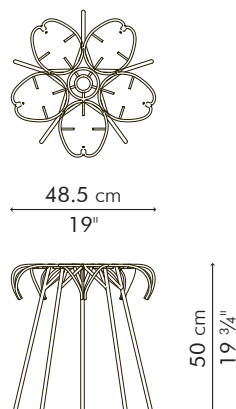

## EASY CHAIR

INDOOR

-  10 kg / 22 lbs
-  16.5 kg / 36 lbs
-  0.72 m³

INDOOR rattan, steel

CECTA-EG-3732-UF

 Sunbrella Forest Green

## END TABLE

INDOOR

-  5 kg / 11 lbs
-  0.16 m³

GLASS

1.5 kg / 3 lbs

Standard glass size:  
60 cm Ø x 10 mm thickness  
(23 1/2" Ø x 3/8"), hubble edge

INDOOR rattan, steel

 TECTA-EG-1919