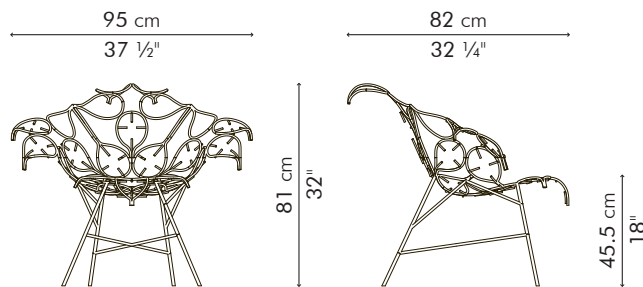

# CHITA

KENETHCOBONPUE

EASY CHAIR  
END TABLE

🏠 rattan, steel

## EASY CHAIR

INDOOR

-  10 kg / 22 lbs
-  16.5 kg / 36 lbs
-  0.72 m³

INDOOR rattan, steel

CECTA-EG-3732-UF

 Sunbrella Forest Green

## END TABLE

INDOOR

-  5 kg / 11 lbs
-  0.16 m³

GLASS

1.5 kg / 3 lbs

Standard glass size:  
60 cm Ø x 10 mm thickness  
(23 1/2" Ø x 3/8"), hubble edge

INDOOR rattan, steel

 TECTA-EG-1919