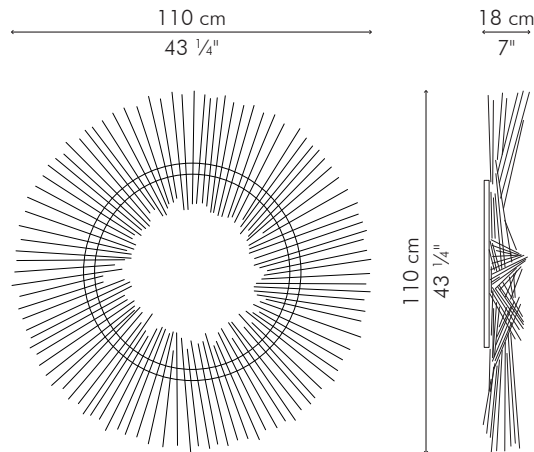

TWIGGY

KENETH COBONPUE

MIRROR

🏠 rattan, powder coated steel, mirror glass

MIRROR, large

 7 kg / 15 lbs

 9.50 kg / 21 lbs

 0.151 m³

mirror glass
60 cm dia x 4 mm thickness
(23 1/2" x 1/6")

INDOOR rattan, powder-coated steel, mirror glass

Natural

FMTG-N-4343

MIRROR, small

mirror glass
50 cm dia x 4 mm thickness
(19 3/4" x 1/6")

INDOOR rattan, powder-coated steel, mirror glass