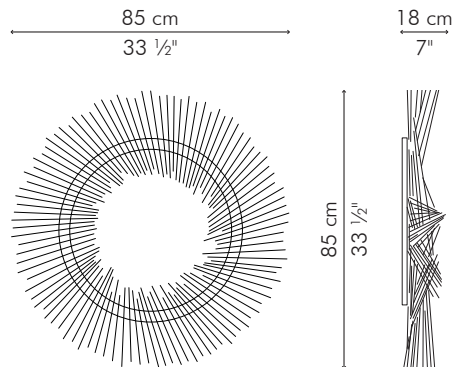

TWIGGY

KENETH COBONPUE

MIRROR

🏠 rattan, powder coated steel, mirror glass

MIRROR, large

 7 kg / 15 lbs

 9.50 kg / 21 lbs

 0.151 m³

mirror glass
60 cm dia x 4 mm thickness
(23 1/2" x 1/6")

INDOOR rattan, powder-coated steel, mirror glass

Natural

FMTG-N-4343

MIRROR, small

mirror glass
50 cm dia x 4 mm thickness
(19 3/4" x 1/6")

INDOOR rattan, powder-coated steel, mirror glass