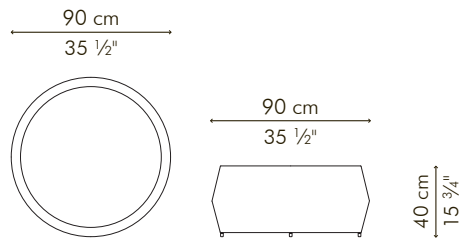

### OUTDOOR

3.5 kg / 8 lbs

7.5 kg / 17 lbs

0.35 m<sup>3</sup>

### GLASS

16 kg / 35 lbs

20 kg / 44 lbs

0.12 m<sup>3</sup>

#### Standard glass size:

76.5 cm Ø x 10 mm thickness  
(30" Ø x 3/8), pencil edge

#### Standard glass size:

41.5 cm Ø x 10 mm thickness  
(16 1/4" Ø x 3/8"), pencil edge