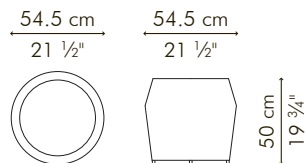

END TABLE

OUTDOOR

2 kg / 5 lbs

4.5 kg / 10 lbs

0.17 m³

GLASS

3.5 kg / 8 lbs

0 kg / 0 lbs

0.05 m³

Standard glass size:

41.5 cm Ø x 10 mm thickness
(16 1/4" Ø x 3/8"), pencil edge

OUTDOOR

polyethylene, steel

Brown

TECX-B-2118OD-G

Whitewash

TECX-WW-2118OD-G

Burgundy

TECX-BG-2118OD-G

Teal

TECX-TL-2118OD-G