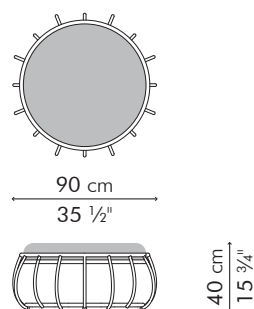

2.62 m³

SEAT/BACKREST PILLOWS 2.70 m / 2.95 yds
2 pcs 49 x 33 cm / 19" x 13"
1.80 m / 1.95 yds

INDOOR rattan, wood, steel

CLLS-TC-4683-UF

Sunbrella Spa Spectrum Grenadine
 Sunbrella Hybrid Sky

OTTOMAN

INDOOR rattan, wood, steel