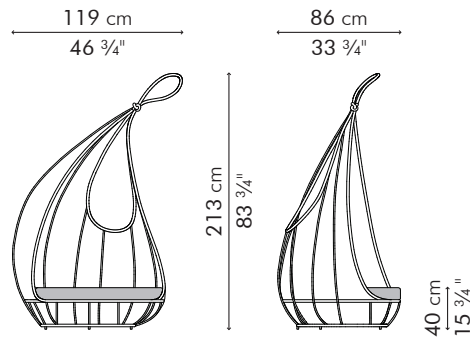

LASSO

KENETHCOBONPUE

LOUNGE CHAIR
OTTOMAN

🏠 rattan, wood, steel

LOUNGE CHAIR

INDOOR

25.5 kg / 56 lbs

69 kg / 152 lbs

2.62 m³

SEAT/BACKREST PILLOWS 2.70 m / 2.95 yds
2 pcs 49 x 33 cm / 19" x 13"
1.80 m / 1.95 yds

INDOOR rattan, wood, steel

CLLS-TC-4683-UF

Sunbrella Spa Spectrum Grenadine
 Sunbrella Hybrid Sky

OTTOMAN

INDOOR rattan, wood, steel

TOLS-TC-3515-UF

Sunbrella Spa