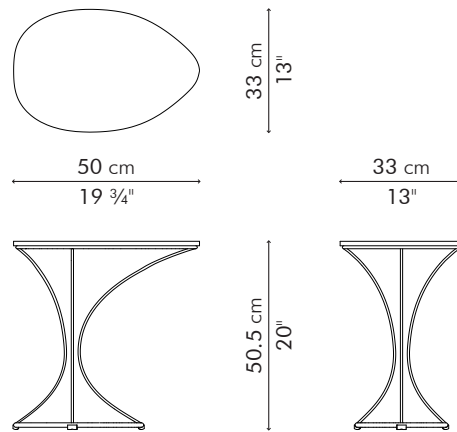

PEACOCK

KENETHCOBONPUE

EASY CHAIR

☀ rattan

EASY CHAIR

INDOOR

-  18 kg / 40 lbs
-  28 kg / 62 lbs
-  1.34 m³
-  1.45 m / 1.60 yds

INDOOR rattan

CEPK-PB-3578-UF

 Cobalt Blue

CEPK-N-3578-UF

 Black

END TABLE

INDOOR

 00 kg / 00 lbs

 00 kg / 00 lbs

 0.00 m³

INDOOR beech wood, rattan, steel

Natural
Top

Black
Base

TEPK-N-1920