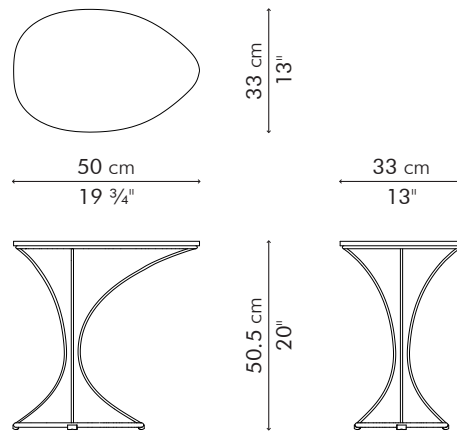

PEACOCK

KENETHCOBONPUE

EASY CHAIR
END TABLE

- ☼ rattan
- ☼ beech wood, steel

EASY CHAIR

INDOOR

 18 kg / 40 lbs

 28 kg / 62 lbs

 1.34 m³

 1.45 m / 1.60 yds

INDOOR rattan

CEPK-PB-3578-UF

 Cobalt Blue

CEPK-N-3578-UF

 Black

END TABLE

INDOOR

 8.5 kg / 19 lbs

 10 kg / 22 lbs

 0.11 m³

INDOOR beech wood, steel

TEPK-N-1920