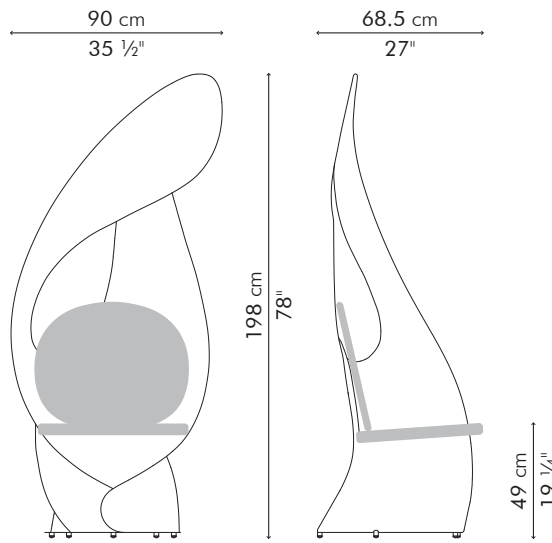

PEACOCK

KENETHCOBONPUE

EASY CHAIR

☀ rattan

EASY CHAIR

INDOOR

-  18 kg / 40 lbs
-  28 kg / 62 lbs
-  1.34 m³
-  1.45 m / 1.60 yds

INDOOR rattan

CEPK-PB-3578-UF

 Cobalt Blue

CEPK-N-3578-UF

 Black

END TABLE

INDOOR

 00 kg / 00 lbs

 00 kg / 00 lbs

 0.00 m³

INDOOR beech wood, rattan, steel

Natural
Top

Black
Base

TEPK-N-1920