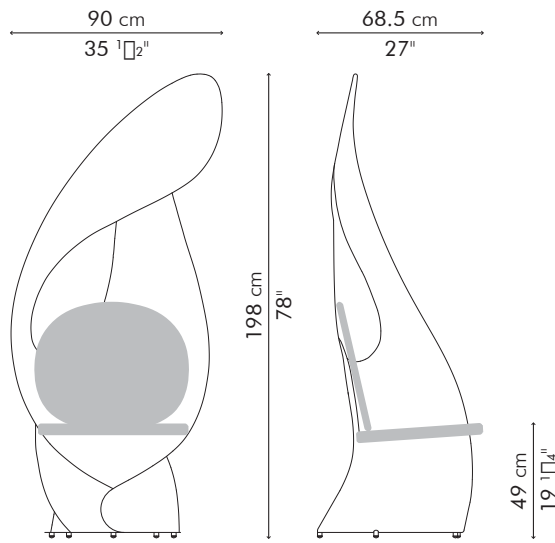

PEACOCK

KENETHCOBONPUE

EASY CHAIR
END TABLE

- ☼ rattan
- ☼ beech wood, steel

EASY CHAIR

INDOOR

 18 kg / 40 lbs

 28 kg / 62 lbs

 1.34 m³

 1.45 m / 1.60 yds

INDOOR rattan

CEPK-PB-3578-UF

 Cobalt Blue

CEPK-N-3578-UF

 Black

END TABLE

INDOOR

 8.5 kg / 19 lbs

 10 kg / 22 lbs

 0.11 m³

INDOOR beech wood, steel

TEPK-N-1920