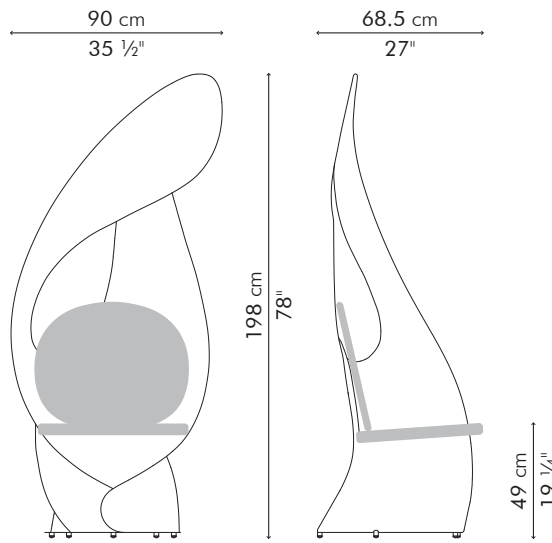

PEACOCK

KENETHCOBONPUE

EASY CHAIR

☀ rattan

EASY CHAIR, left

INDOOR

 18 kg / 40 lbs

 28 kg / 62 lbs

 1.34 m³

 1.45 m / 1.60 yds

INDOOR rattan

CEPKL-PB-3578-UF

 Cobalt Blue

CEPKL-N-3578-UF

 Black

EASY CHAIR, right

INDOOR

 18 kg / 40 lbs

 28 kg / 62 lbs

 1.34 m³

 1.45 m / 1.60 yds

INDOOR rattan

CEPKR-PB-3578-UF

 Cobalt Blue