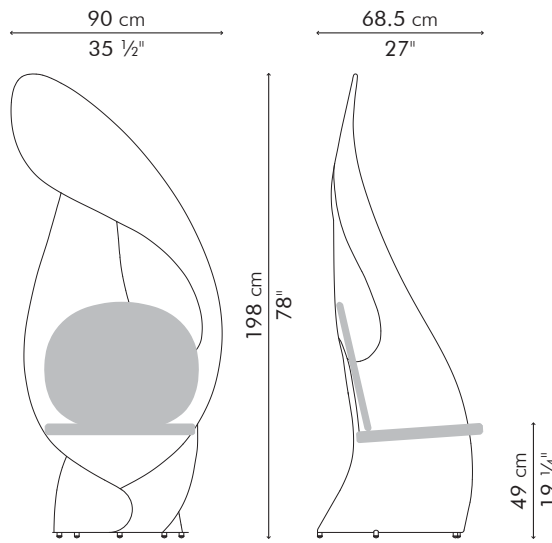

 1.34 m³

 1.45 m / 1.60 yds

INDOOR rattan

CEPKL-PB-3578-UF

 Cobalt Blue

CEPKL-N-3578-UF

 Black

EASY CHAIR, right

INDOOR

 18 kg / 40 lbs

 28 kg / 62 lbs

 1.34 m³

 1.45 m / 1.60 yds

INDOOR rattan

CEPKR-PB-3578-UF

 Cobalt Blue