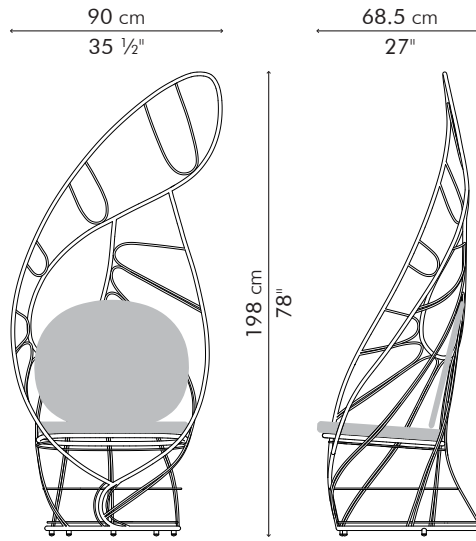

PEACOCK

KENETHCOBONPUE

EASY ARMCHAIR

☀ rattan

EASY ARMCHAIR

INDOOR

 18 kg / 40 lbs

 28 kg / 62 lbs

 1.34 m³

INDOOR rattan

CLPC-PB-3578-UF

 Cobalt Blue

CLPC-B-3578-UF

 Black