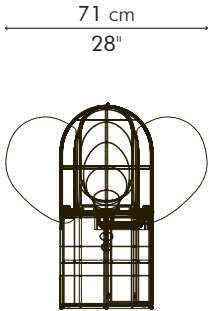

BABAR

KENETHCOBONPUE

CABINET

🏠 rattan, wood, steel

CABINET

INDOOR

- 74 kg / 163 lbs
- 124 kg / 273 lbs
- 2.1 m³

INDOOR rattan, wood, steel