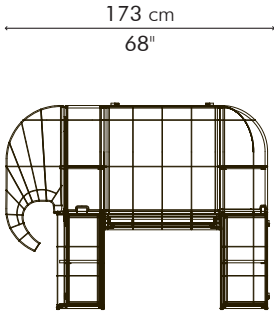

# BABAR

**KENETHCOBONPUE**

CABINET

🏠 rattan, wood, steel

## CABINET

### INDOOR

 74 kg / 163 lbs

 124 kg / 273 lbs

 2.1 m³

INDOOR rattan, wood, steel

Natural

CBB-N-2861