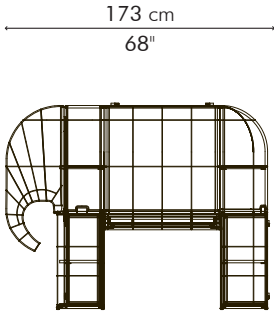

BABAR

KENETHCOBONPUE

CABINET

🏠 rattan, wood, steel

CABINET

INDOOR

- 74 kg / 163 lbs
- 124 kg / 273 lbs
- 2.1 m³

INDOOR rattan, wood, steel