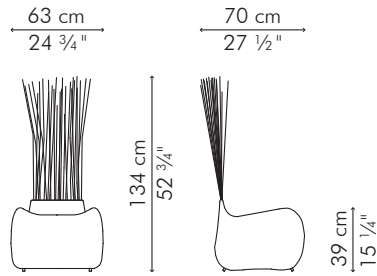

EASY CHAIR
OTTOMAN

🏠 rattan, nylon, steel

EASY CHAIR

INDOOR

13 kg / 29 lbs

30.5 kg / 67 lbs

0.96 m³

INDOOR rattan, nylon, steel

Bright Red	CEYD-BR-2752
Bronze	CEYD-BZ-2752
Lime Green	CEYD-LG-2752
Natural	CEYD-N-2752

Tangerine	CEYD-T-2752
Cobalt Blue	CEYD-CB-2752
Mauve	CEYD-MV-2752

OTTOMAN

INDOOR

 7.5 kg / 17 lbs

 0.23 m³

 1.20 m / 1.30 yds