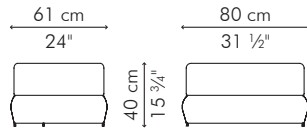

EASY CHAIR
OTTOMAN

🏠 rattan, nylon, steel

EASY CHAIR

INDOOR

13 kg / 29 lbs

30.5 kg / 67 lbs

0.96 m³

INDOOR rattan, nylon, steel

Bright Red	CEYD-BR-2752
Bronze	CEYD-BZ-2752
Lime Green	CEYD-LG-2752
Natural	CEYD-N-2752

Tangerine	CEYD-T-2752
Cobalt Blue	CEYD-CB-2752
Mauve	CEYD-MV-2752

OTTOMAN

INDOOR

 7.5 kg / 17 lbs

 0.23 m³

 1.20 m / 1.30 yds