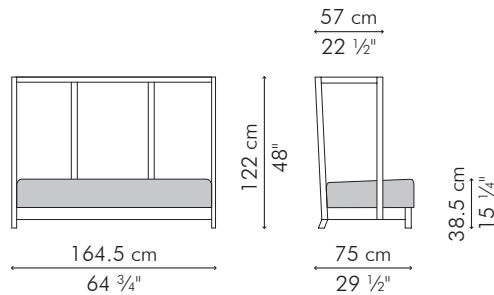

### INDOOR

	32.5 kg / 72 lbs
	35.5 kg / 78 lbs
	0.38 m <sup>3</sup>
	SEAT 1.50 m / 1.65 yds
	PILLOWS 1 pc 56 x 56 cm / 22" x 22"
	0.65 m / 0.70 yds
	1 pc 49 x 33 cm / 19" x 13"
	0.60 m / 0.65 yds

INDOOR abaca, rattan, maple or lampakanai, rattan, walnut

### INDOOR

	43 kg / 95 lbs
	49 kg / 108 lbs
	0.79 m <sup>3</sup>
	SEAT 3.30 m / 3.65 yds
	PILLOWS 3 pc 56 x 56 cm / 22" x 22"
	1.95 m / 2.10 yds
	2 pc 49 x 33 cm / 19" x 13"
	1.20 m / 1.30 yds

INDOOR abaca, rattan, maple or lampakanai, rattan, walnut