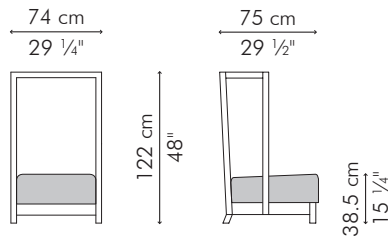

### INDOOR

	32.5 kg / 72 lbs
	35.5 kg / 78 lbs
	0.38 m <sup>3</sup>
	SEAT 1.50 m / 1.65 yds
	PILLOWS 1 pc 56 x 56 cm / 22" x 22"
	0.65 m / 0.70 yds
	1 pc 49 x 33 cm / 19" x 13"
	0.60 m / 0.65 yds

INDOOR abaca, rattan, maple or lampakanai, rattan, walnut

### INDOOR

	43 kg / 95 lbs
	49 kg / 108 lbs
	0.79 m <sup>3</sup>
	SEAT 3.30 m / 3.65 yds
	PILLOWS 3 pc 56 x 56 cm / 22" x 22"
	1.95 m / 2.10 yds
	2 pc 49 x 33 cm / 19" x 13"
	1.20 m / 1.30 yds

INDOOR abaca, rattan, maple or lampakanai, rattan, walnut

### INDOOR

56 kg / 123 lbs

64 kg / 141 lbs

1.10 m<sup>3</sup>

SEAT 4.50 m / 5.00 yds  
 PILLOWS 4 pc 56 x 56 cm / 22" x 22"  
 2.60 m / 2.80 yds  
 3 pc 49 x 33 cm / 19" x 13"  
 1.20 m / 1.30 yds

INDOOR abaca, rattan, maple or lampakanai, rattan, walnut