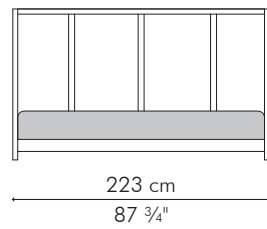

### INDOOR

	32.5 kg / 72 lbs
	35.5 kg / 78 lbs
	0.38 m <sup>3</sup>
	SEAT 1.50 m / 1.65 yds
	PILLOWS 1 pc 56 x 56 cm / 22" x 22"
	0.65 m / 0.70 yds
	1 pc 49 x 33 cm / 19" x 13"
	0.60 m / 0.65 yds

INDOOR abaca, rattan, maple or lampakanai, rattan, walnut

### INDOOR

	43 kg / 95 lbs
	49 kg / 108 lbs
	0.79 m <sup>3</sup>
	SEAT 3.30 m / 3.65 yds
	PILLOWS 3 pc 56 x 56 cm / 22" x 22"
	1.95 m / 2.10 yds
	2 pc 49 x 33 cm / 19" x 13"
	1.20 m / 1.30 yds

INDOOR abaca, rattan, maple or lampakanai, rattan, walnut

### INDOOR

56 kg / 123 lbs

64 kg / 141 lbs

1.10 m<sup>3</sup>

SEAT 4.50 m / 5.00 yds  
 PILLOWS 4 pc 56 x 56 cm / 22" x 22"  
 2.60 m / 2.80 yds  
 3 pc 49 x 33 cm / 19" x 13"  
 1.20 m / 1.30 yds

INDOOR abaca, rattan, maple or lampakanai, rattan, walnut