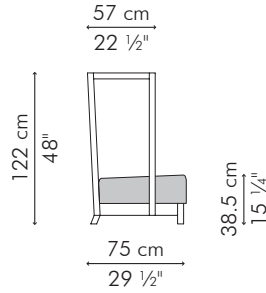

### INDOOR

	32.5 kg / 72 lbs
	35.5 kg / 78 lbs
	0.38 m <sup>3</sup>
	SEAT 1.50 m / 1.65 yds
	PILLOWS 1 pc 56 x 56 cm / 22" x 22"
	0.65 m / 0.70 yds
	1 pc 49 x 33 cm / 19" x 13"
	0.60 m / 0.65 yds

INDOOR abaca, rattan, maple or lampakanai, rattan, walnut

### INDOOR

	43 kg / 95 lbs
	49 kg / 108 lbs
	0.79 m <sup>3</sup>
	SEAT 3.30 m / 3.65 yds
	PILLOWS 3 pc 56 x 56 cm / 22" x 22"
	1.95 m / 2.10 yds
	2 pc 49 x 33 cm / 19" x 13"
	1.20 m / 1.30 yds

INDOOR abaca, rattan, maple or lampakanai, rattan, walnut

### INDOOR

56 kg / 123 lbs

64 kg / 141 lbs

1.10 m<sup>3</sup>

SEAT 4.50 m / 5.00 yds  
 PILLOWS 4 pc 56 x 56 cm / 22" x 22"  
 2.60 m / 2.80 yds  
 3 pc 49 x 33 cm / 19" x 13"  
 1.20 m / 1.30 yds

INDOOR abaca, rattan, maple or lampakanai, rattan, walnut