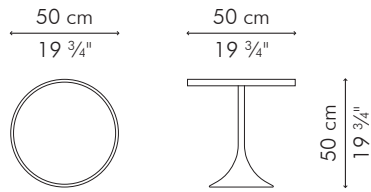

OCCASIONAL TABLE, 50

INDOOR

5.5 kg / 12 lbs

7.5 kg / 17 lbs

0.18 m³

INDOOR rattan, high-pressure laminate, maple

Ash

TOLN-A-1919

Brown

TOLN-B-1919