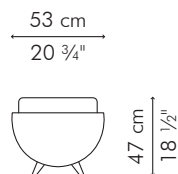

LA LUNA

KENETHCOBONPUE

EASY ARMCHAIR
OTTOMAN

🏠 rattan, rattan peel, polyurethane foam, maple

ARMCHAIR

INDOOR

-  15.5 kg / 34 lbs
-  19.5 kg / 43 lbs
-  0.47 m³
-  0.80 m / 0.90 yds

INDOOR rattan, rattan peel, polyurethane foam, maple

CAELL-A-3028-UF

 Naranja Camel

CAELL-B-3028-UF

 Naranja Camel

OTTOMAN

INDOOR

-  7 kg / 15 lbs
-  9 kg / 20 lbs
-  0.16 m³
-  0.80 m / 0.905 yds

INDOOR rattan, rattan peel, polyurethane foam, maple