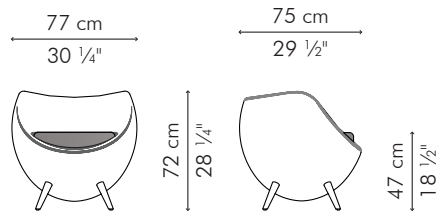

LA LUNA

KENETHCOBONPUE

EASY ARMCHAIR
OTTOMAN

🏠 rattan, rattan peel, polyurethane foam, maple

ARMCHAIR

INDOOR

-  15.5 kg / 34 lbs
-  19.5 kg / 43 lbs
-  0.47 m³
-  0.80 m / 0.90 yds

INDOOR rattan, rattan peel, polyurethane foam, maple

CAELL-A-3028-UF

 Naranja Camel

CAELL-B-3028-UF

 Naranja Camel

OTTOMAN

INDOOR

-  7 kg / 15 lbs
-  9 kg / 20 lbs
-  0.16 m³
-  0.80 m / 0.905 yds

INDOOR rattan, rattan peel, polyurethane foam, maple