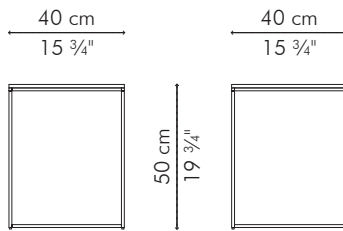

COFFEE TABLE
END TABLE
C-TABLE

🏠 steel, stonecast

COFFEE TABLE

 10.5 kg / 23 lbs

 14 kg / 31 lbs

 0.13 m³

OUTDOOR steel, stonecast

TCKJ-WW-3111OD

C-TABLE

 6.5 kg / 14 lbs

 9 kg / 20 lbs

 0.13 m³

OUTDOOR steel, stonecast

TEKJ-WW-1721OD

END TABLE, high

-  6 kg / 13 lbs
-  9.5 kg / 21 lbs
-  0.09 m³

OUTDOOR steel, stonecast

TEKJ-WW-1519OD

END TABLE, low

-  6 kg / 13 lbs
-  9 kg / 20 lbs
-  0.08 m³

OUTDOOR steel, stonecast

TEKJ-WW-1515OD