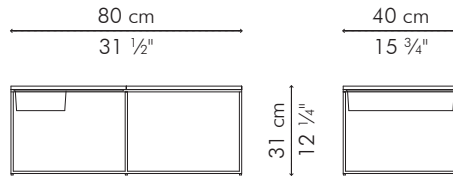

COFFEE TABLE
END TABLE
C-TABLE

🏠 steel, stonecast

COFFEE TABLE

 10.5 kg / 23 lbs

 14 kg / 31 lbs

 0.13 m³

OUTDOOR steel, stonecast

TCKJ-WW-3111OD

C-TABLE

 6.5 kg / 14 lbs

 9 kg / 20 lbs

 0.13 m³

OUTDOOR steel, stonecast

TEKJ-WW-1721OD

END TABLE, high

-  6 kg / 13 lbs
-  9.5 kg / 21 lbs
-  0.09 m³

OUTDOOR steel, stonecast

TEKJ-WW-1519OD

END TABLE, low

-  6 kg / 13 lbs
-  9 kg / 20 lbs
-  0.08 m³

OUTDOOR steel, stonecast

TEKJ-WW-1515OD