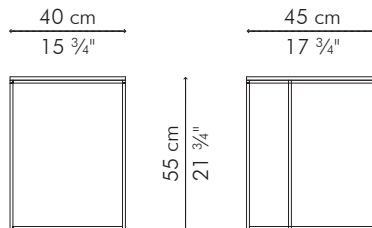

COFFEE TABLE
END TABLE
C-TABLE

🏠 steel, stonecast

COFFEE TABLE

 10.5 kg / 23 lbs

 14 kg / 31 lbs

 0.13 m³

OUTDOOR steel, stonecast

TCKJ-WW-3111OD

C-TABLE

 6.5 kg / 14 lbs

 9 kg / 20 lbs

 0.13 m³

OUTDOOR steel, stonecast

TEKJ-WW-1721OD

END TABLE, high

-  6 kg / 13 lbs
-  9.5 kg / 21 lbs
-  0.09 m³

OUTDOOR steel, stonecast

TEKJ-WW-1519OD

END TABLE, low

-  6 kg / 13 lbs
-  9 kg / 20 lbs
-  0.08 m³

OUTDOOR steel, stonecast

TEKJ-WW-1515OD