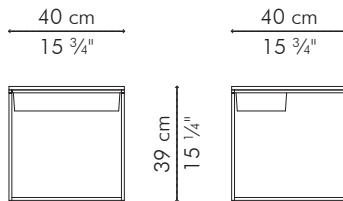

COFFEE TABLE
END TABLE
C-TABLE

🏠 steel, stonecast

COFFEE TABLE

 10.5 kg / 23 lbs

 14 kg / 31 lbs

 0.13 m³

OUTDOOR steel, stonecast

TCKJ-WW-3111OD

C-TABLE

 6.5 kg / 14 lbs

 9 kg / 20 lbs

 0.13 m³

OUTDOOR steel, stonecast

TEKJ-WW-1721OD

END TABLE, high

-  6 kg / 13 lbs
-  9.5 kg / 21 lbs
-  0.09 m³

OUTDOOR steel, stonecast

TEKJ-WW-1519OD

END TABLE, low

-  6 kg / 13 lbs
-  9 kg / 20 lbs
-  0.08 m³

OUTDOOR steel, stonecast

TEKJ-WW-1515OD