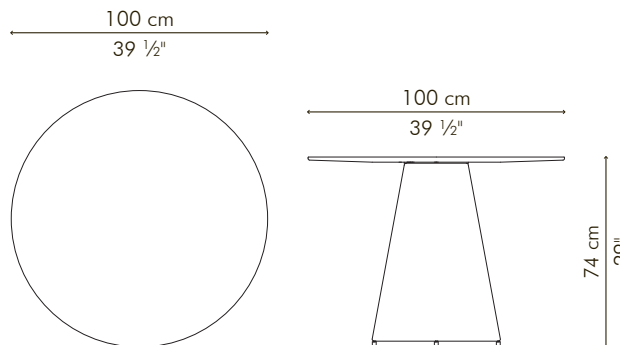

DINING TABLE

OUTDOOR

OUTDOOR polyethylene, steel, stonecast

Brown

TDCX-B-3929OD

Whitewash

TDCX-WW-3929OD

Burgundy

TDCX-BG-3929OD

Teal

TDCX-TL-3929OD