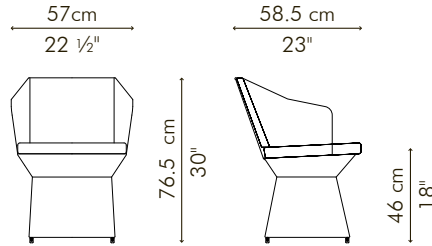

CAECX-TL-2527OD-UF1

Sunbrella Teal

CAECX-TL-2527OD-UF2

Sunbrella Canvas

ARMCHAIR

OUTDOOR

8 kg / 18 lbs

12.5 kg / 28 lbs

0.25 m³

0.60 m / 0.65 yds

OUTDOOR polyethylene, steel

CACX-B-2229OD-UF1

Canvas Ginkgo

CACX-B-2229OD-UF2

Sunbrella Canvas

CACX-B-2229OD-UF3