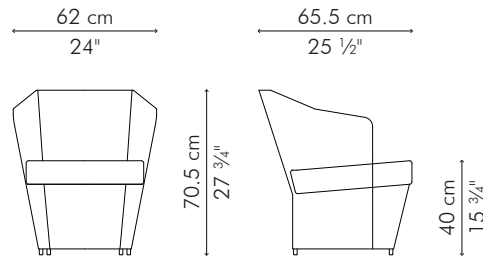

CALYX

KENETHCOBONPUE

ARMCHAIR
EASY ARMCHAIR, lowback

☼ polyethylene, steel

EASY ARMCHAIR, lowback

OUTDOOR

-  8 kg / 18 lbs
-  13 kg / 29 lbs
-  0.33 m³
-  1.70 m / 1.85 yds

OUTDOOR polyethylene, steel