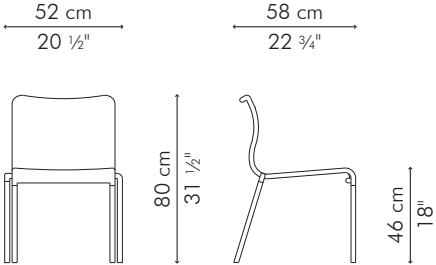

LOLITA

KENETHCOBONPUE

STACKING SIDE CHAIR

☀ polyethylene, stainless steel, aluminum

STACKING SIDE CHAIR

OUTDOOR

- 4 kg / 9 lbs
- 17 kg / 38 lbs
- 0.33 m³
- 4
- 2

OUTDOOR polyethylene, stainless steel, aluminum