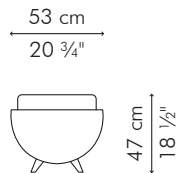

CAELL-A-3028-UF

 Naranja Camel

CAELL-B-3028-UF

 Naranja Camel

OTTOMAN

INDOOR

-  7 kg / 15 lbs
-  9 kg / 20 lbs
-  0.16 m³
-  0.80 m / 0.905 yds

INDOOR rattan, rattan peel, polyurethane foam, maple