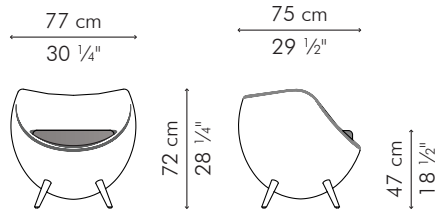

LA LUNA

KENETHCOBONPUE

EASY ARMCHAIR
OTTOMAN

🏠 rattan, rattan peel, polyurethane foam, maple

EASY ARMCHAIR

INDOOR

-  15.5 kg / 34 lbs
-  19.5 kg / 43 lbs
-  0.47 m³
-  0.80 m / 0.90 yds

INDOOR rattan, rattan peel, polyurethane foam, maple

CAELL-A-3028-UF

 Naranja Camel

CAELL-B-3028-UF

 Naranja Camel

OTTOMAN

INDOOR

-  7 kg / 15 lbs
-  9 kg / 20 lbs
-  0.16 m³
-  0.80 m / 0.905 yds

INDOOR rattan, rattan peel, polyurethane foam, maple